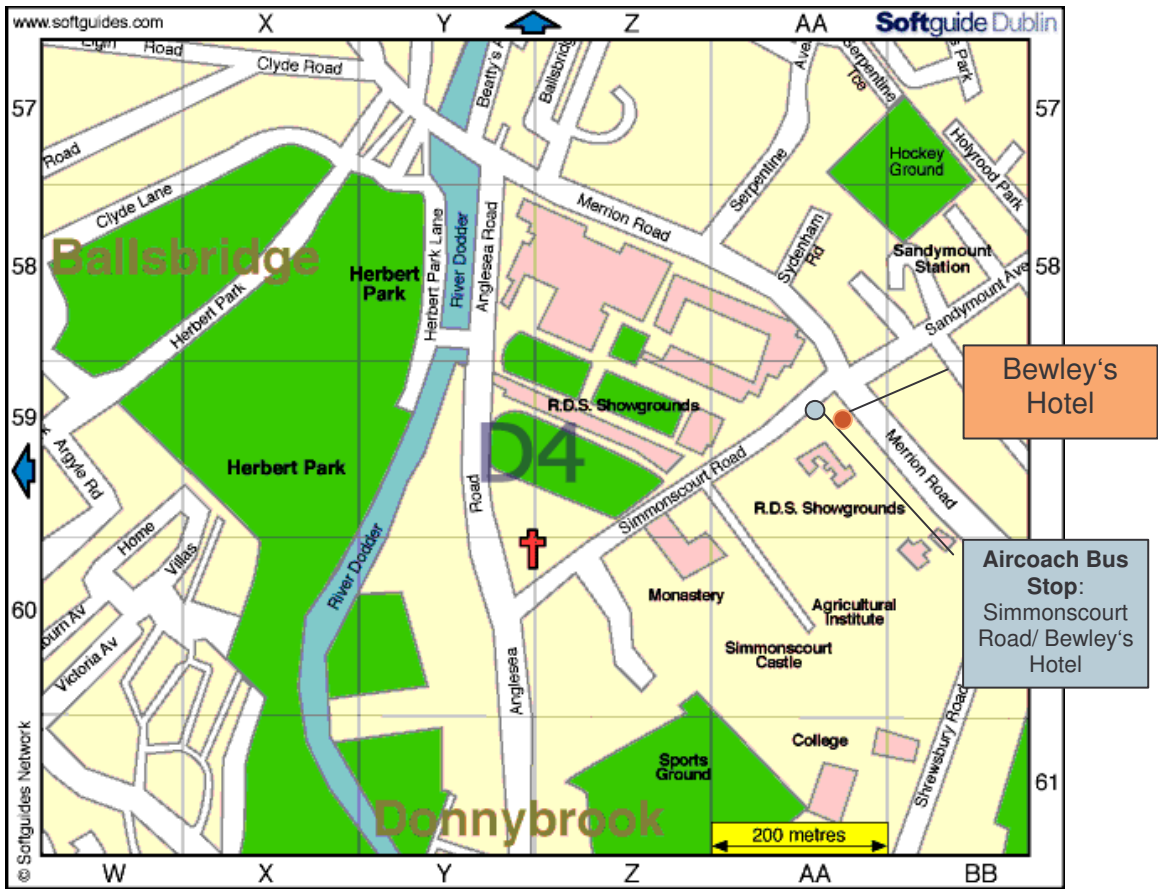

## From the Airport

Bewley's Hotel is on the Aircoach Ballsbridge route ([www.aircoach.ie](http://www.aircoach.ie)) from the airport. Exit Simmons Court Road. Buses leave every 15 min in front of Arrivals and stop in front of Bewley's Hotel in Ballsbridge. The fair is € 7 single, € 12 return. It takes at least 40 min from the airport, in heavy traffic longer.

<http://www.virtualtourist.com/vt/48455/9/9e0/>

UCD  
 Belfield  
 Dublin 4

A zoomable map of Dublin is available at <http://www.expedia.com> -> maps

**University College Dublin  
Belfield Campus**

Quinn Undergraduate School  
of Business

- 33. Water Tower
- 34. Merville
- 35. Arts Annex
- 36. Belfield Park
- 37. Creche
- 38. Roebuck Hall/ Students Residences
- 39/40. Roebuck Castle Faculty of Law
- 41. Merville Students Residences
- 42. Student Centre
- 43. Belfield Bowl
- 44. Rosemount
- 45. Bicycle Shop
- 46. All weather pitch
- 47. National Hockey Stadium
- 48. Thornfield
- 49. Bus Terminus (Route 11)
- 50. Environmental Protection Agency
- 51. Car Park 1
- 52. Car Park 2
- 53. Car Park 3
- 54. Car Park 4
- 55. Car Park 5A
- 56. Car Park 5B
- 57. Car Park 6

**Gates (Opening Times)**

- A. Stillorgan Dual Carriageway, 24 hours
- B. Clonskeagh, 7.00 - 00.00 (Mon - Sun)
- C. Roebuck Castle, Pedestrian route 7.00 - 00.00 (Mon - Sat)
- D. Owenstown, 7.00 - 00.00 (Mon - Sat)
- E. Merville, 7.00 - 00.00 Pedestrian route to Campus. Vehicular access to Merville House area only.
- F. Greenfield Park, Pedestrian route
- G. Richview, open 7.00 - 00.00 (Mon - Fri) 7.00 - 18.00 (Sat)
- H. Roebuck Wicker Gate, Pedestrian route 7.00 - 16.00 (Mon - Fri)